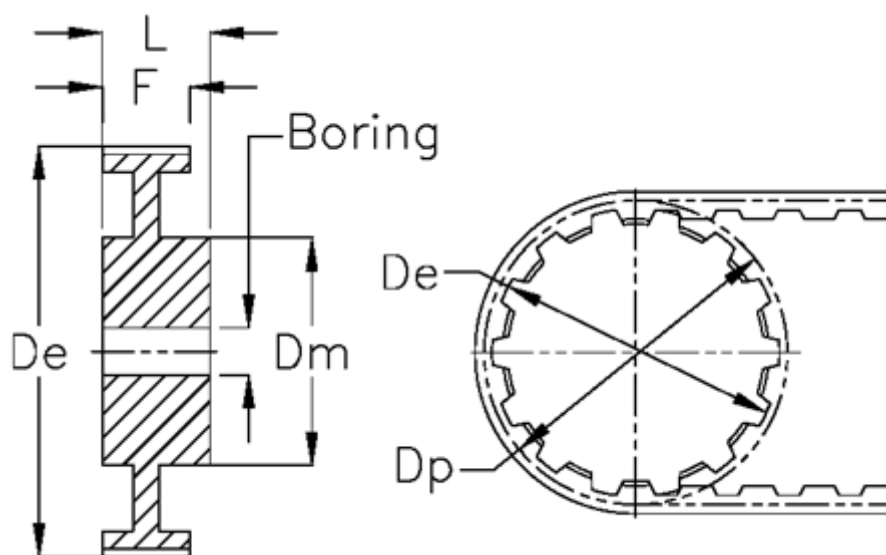

Article number: 604142060009

Description: Timing belt pulley with hub
HTD 60 5M 9

Measures

Bore	= 8	Type	= 5M
De	= 94.35	Weight	= 0.23
Di	= 25.5	Width	= 09
Dm	= 45		
Dp	= 95.46		
F	= 14.5		
L	= 80		
Tooth number	= 60		